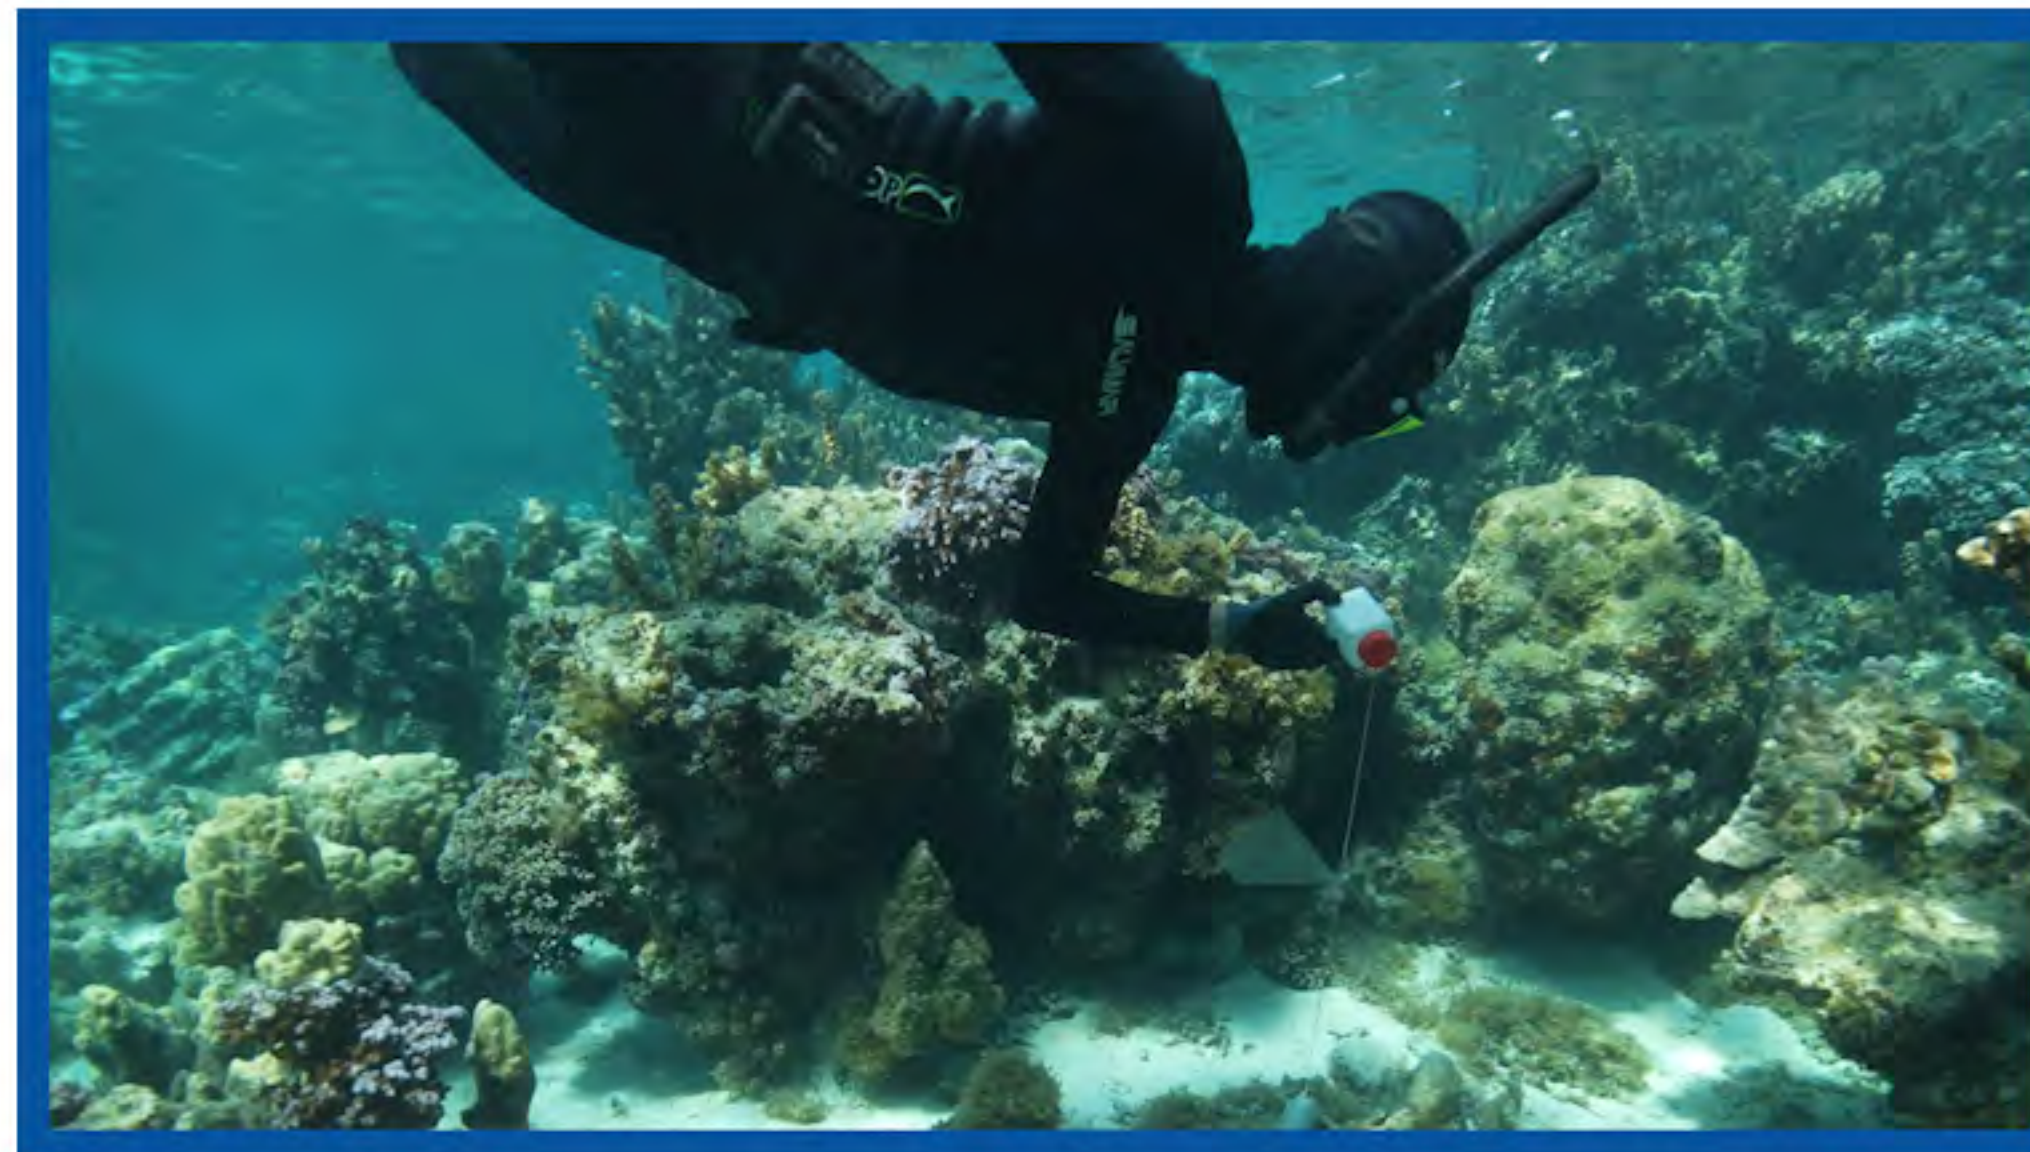

DEPLOYMENT AND COLLECTION OF WINDOW SCREEN DEVICES

DÉPLOIEMENT ET COLLECTE DES WINDOWS SCREENS

LIST OF EQUIPMENTS

List of equipments
Liste du matériel nécessaire

- A boat fully equipped with regulation safety equipment
- Snorkeling equipment and diving gear
- 5 fully-assembled WS devices
- 5 plastic screw cap bottles (500 mL)
- A Global Positioning System device
- A waterproof thermometer
- A depth meter
- A diving slate and a pencil
- An indelible marker
- A cooler