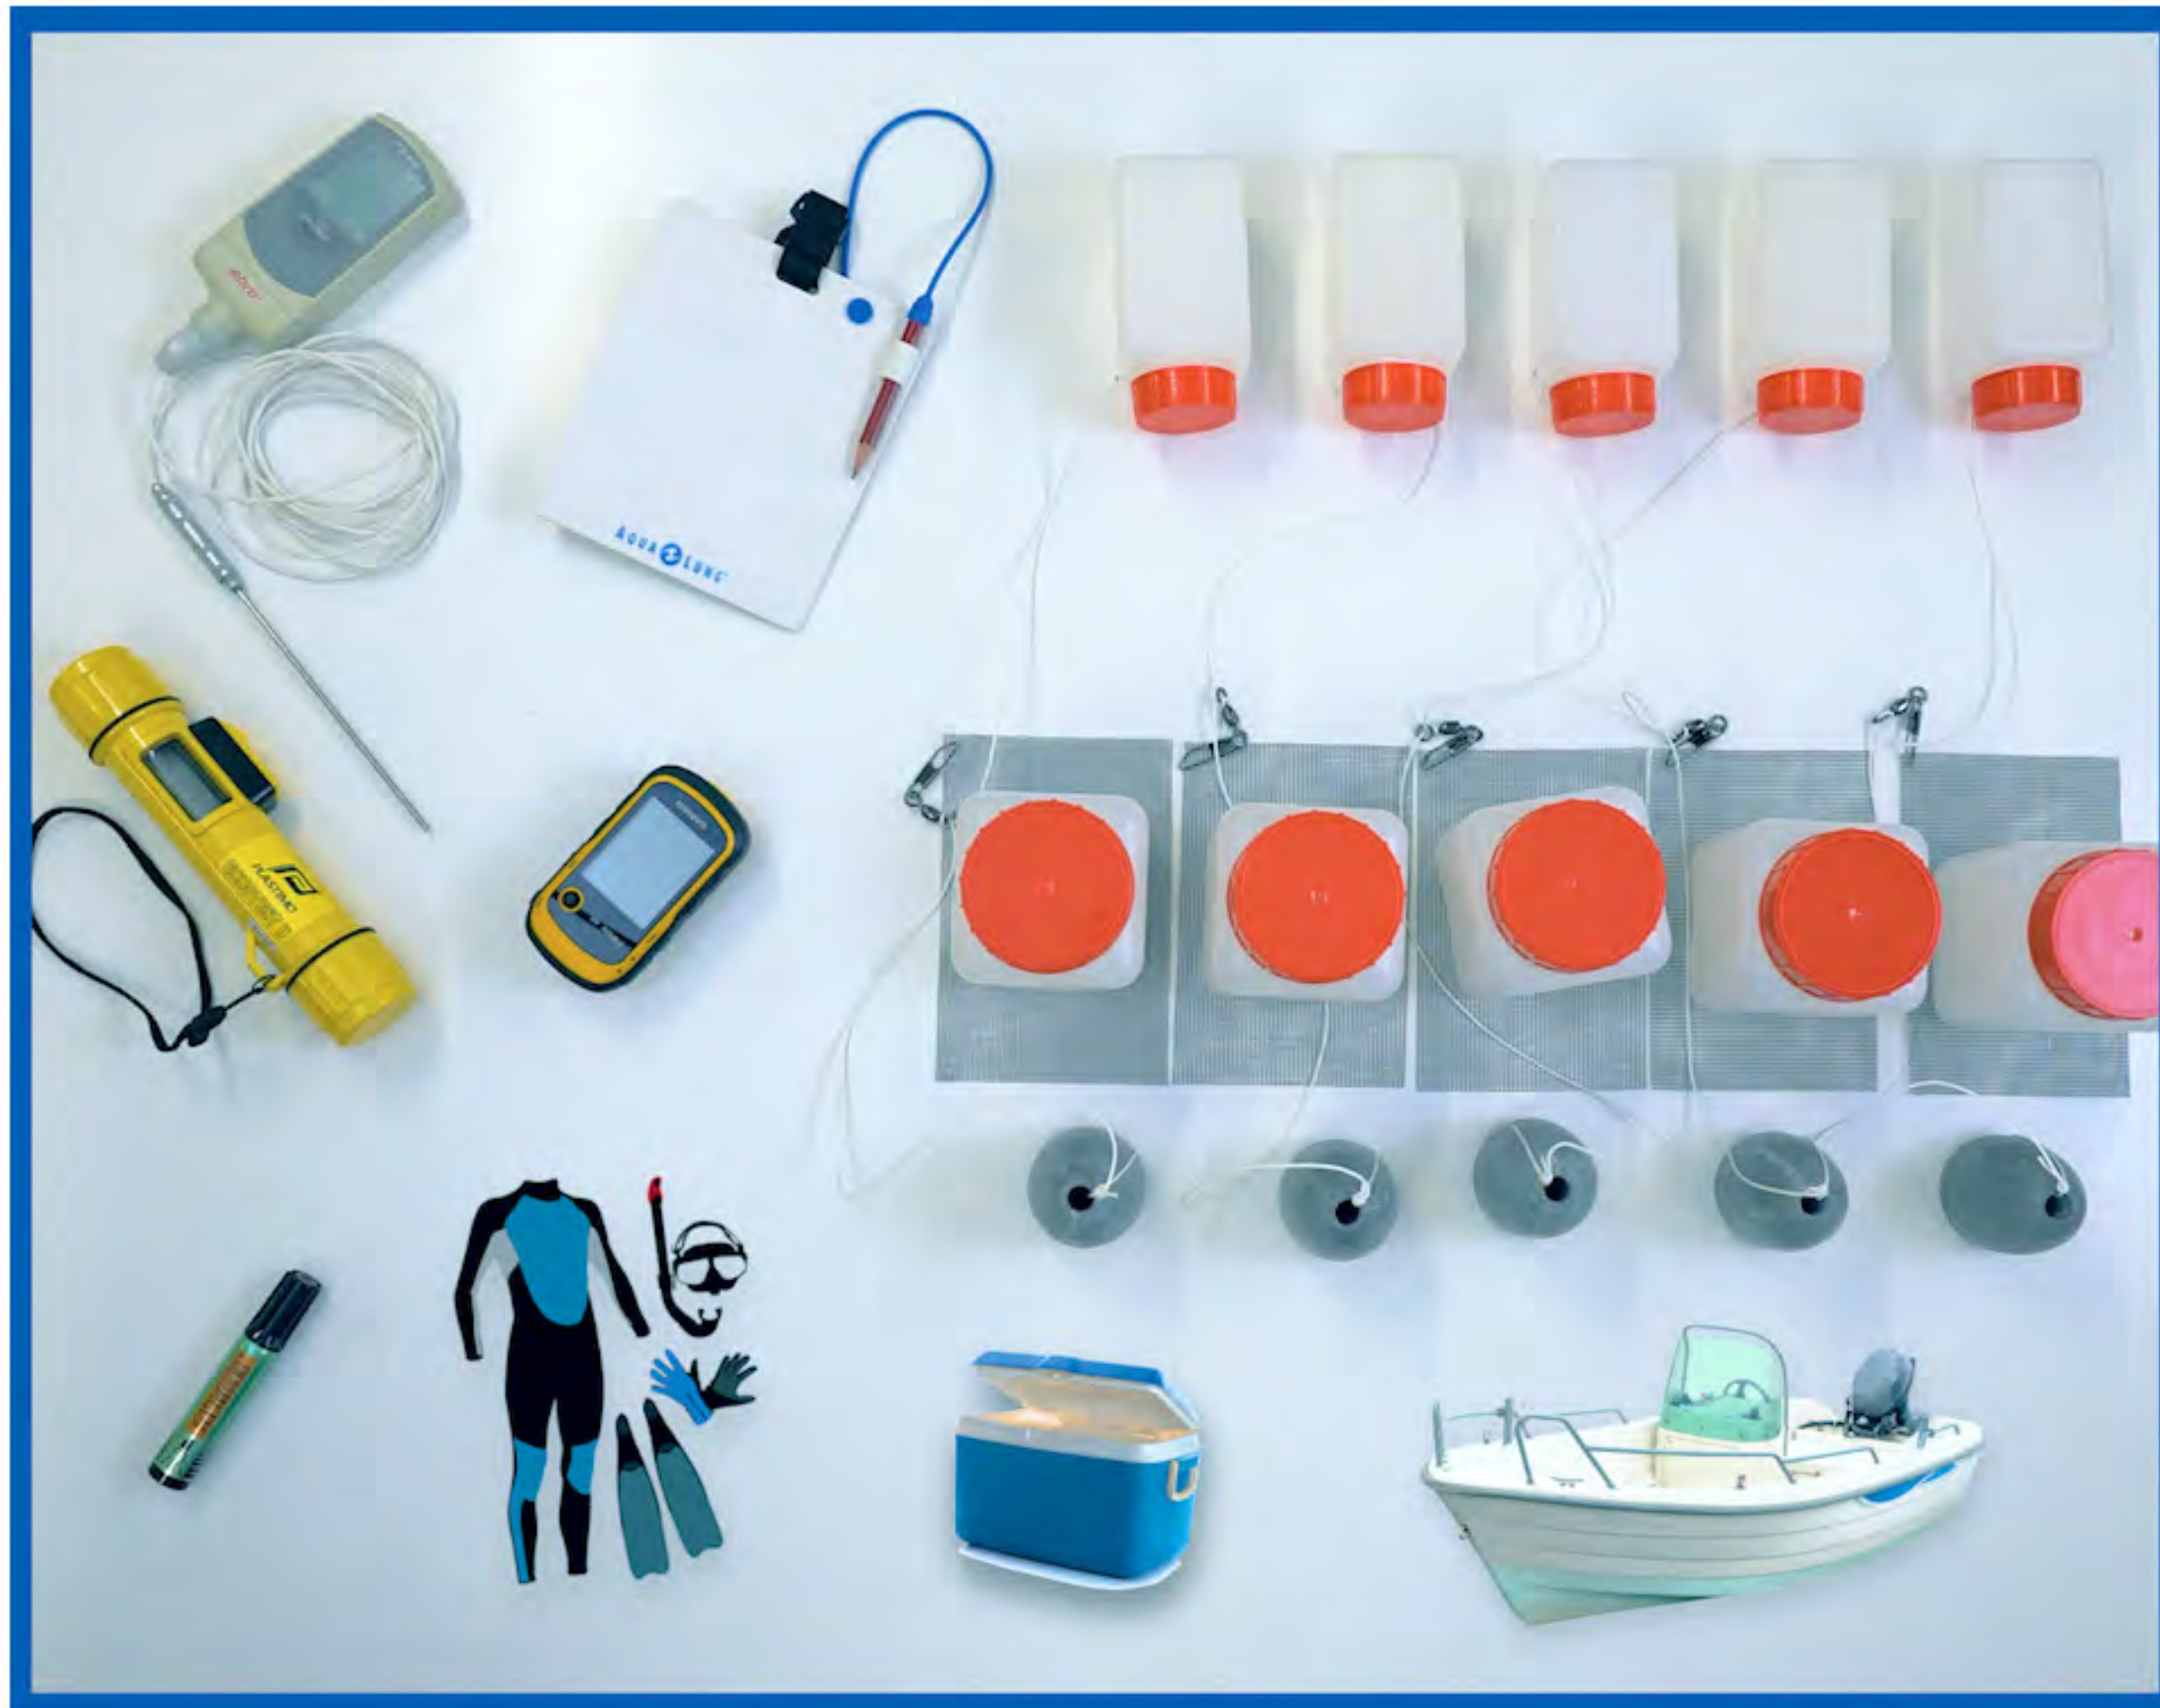

DEPLOYMENT AND COLLECTION OF WINDOW SCREEN DEVICES

DÉPLOIEMENT ET COLLECTE DES WINDOWS SCREENS

LIST OF EQUIPMENTS

List of equipments
Liste du matériel nécessaire

- A boat fully equipped with regulation safety equipment
- Snorkeling equipment and diving gear
- 5 fully-assembled WS devices
- 5 plastic screw cap bottles (500 mL)
- A Global Positioning System device
- A waterproof thermometer
- A depth meter
- A diving slate and a pencil
- An indelible marker
- A cooler